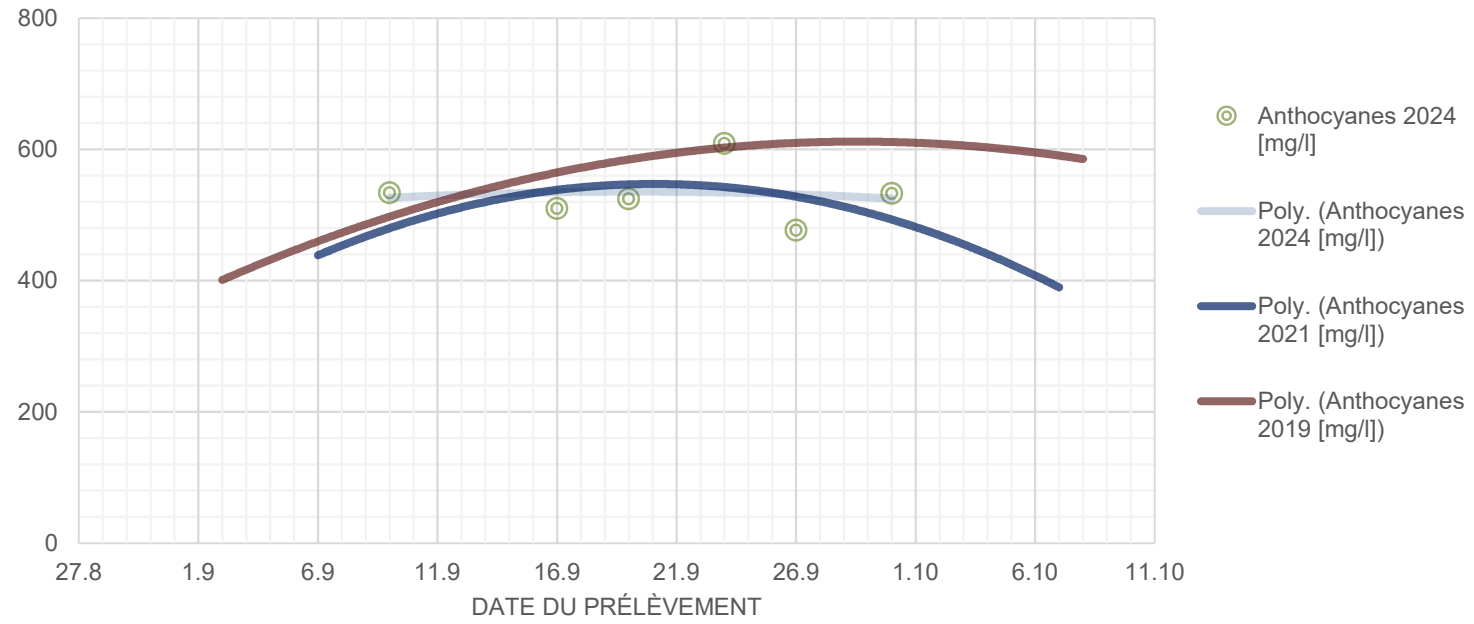

ANTHOCYANES [MG/L]

GAMARET BERNEX