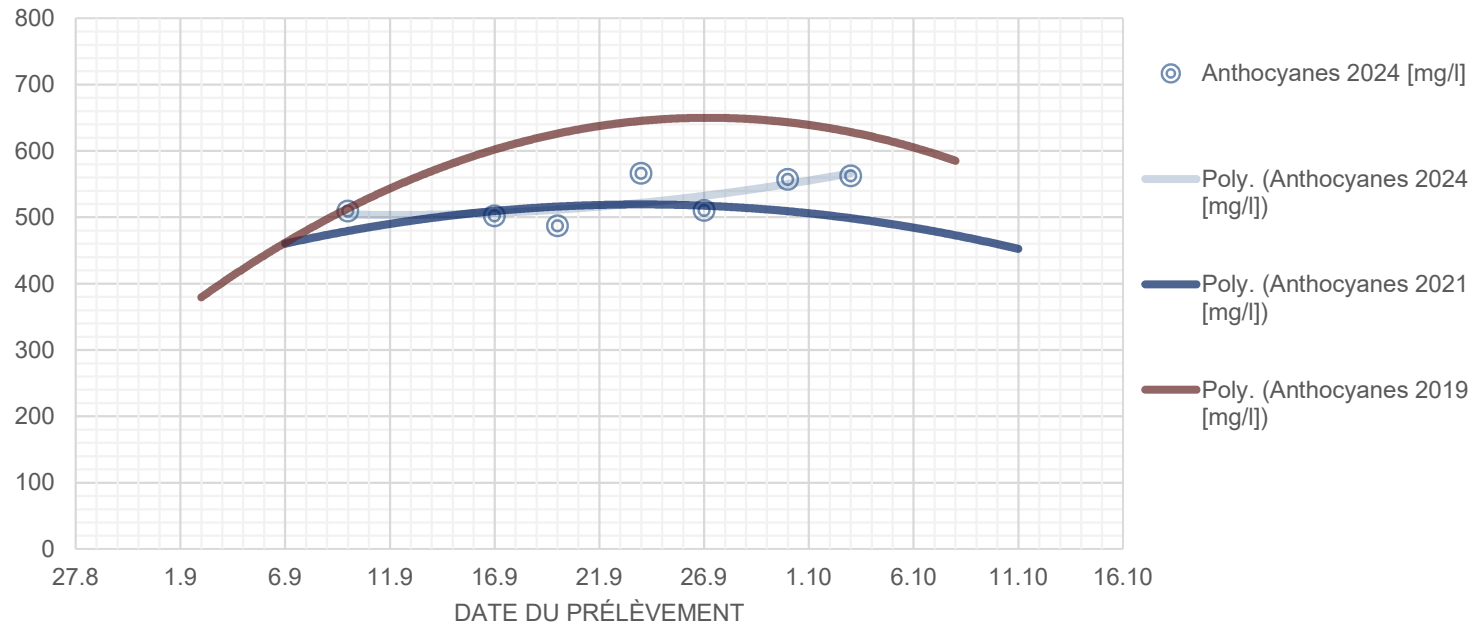

GAMARET SATIGNY