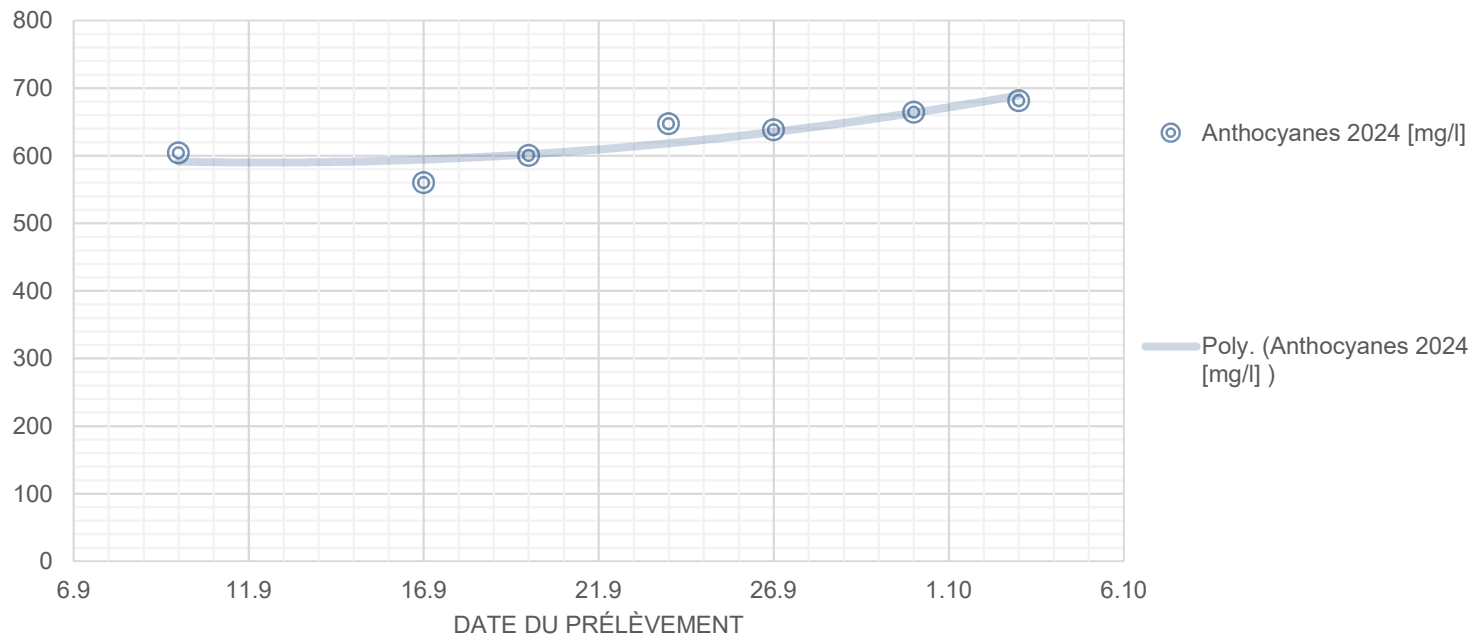

ANTHOCYANES [MG/L]

GAMARET COLOGNY