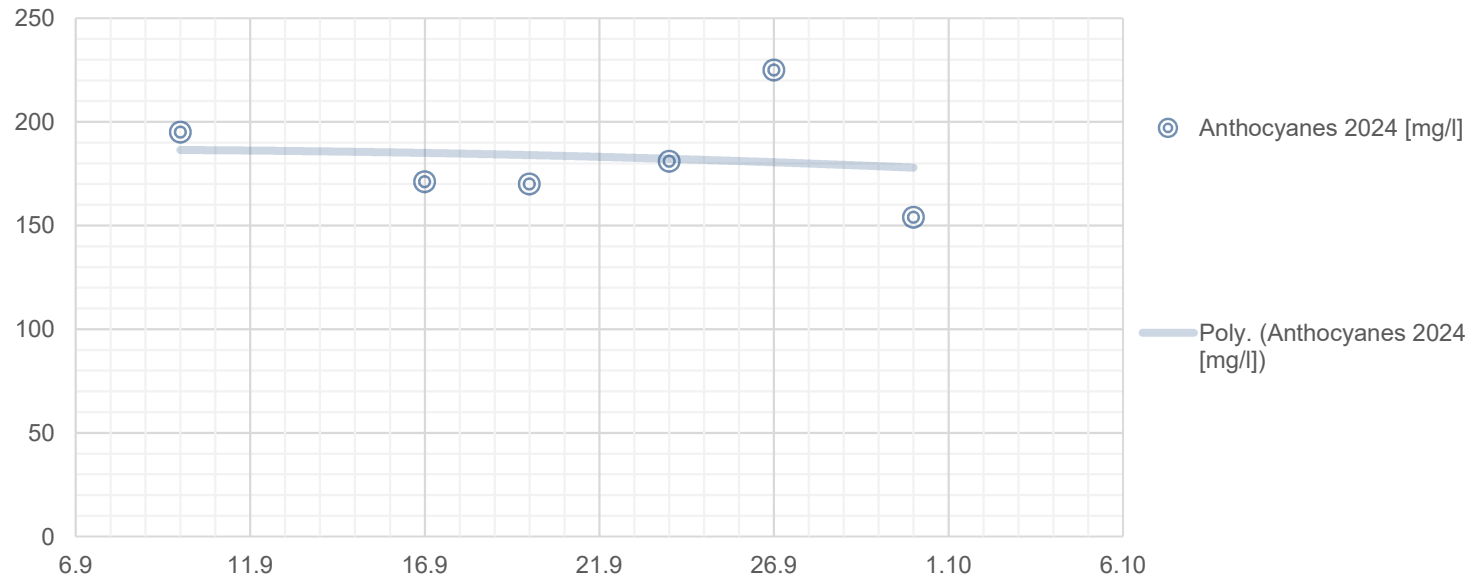

ANTHOCYANES [MG/L]

GAMAY GY