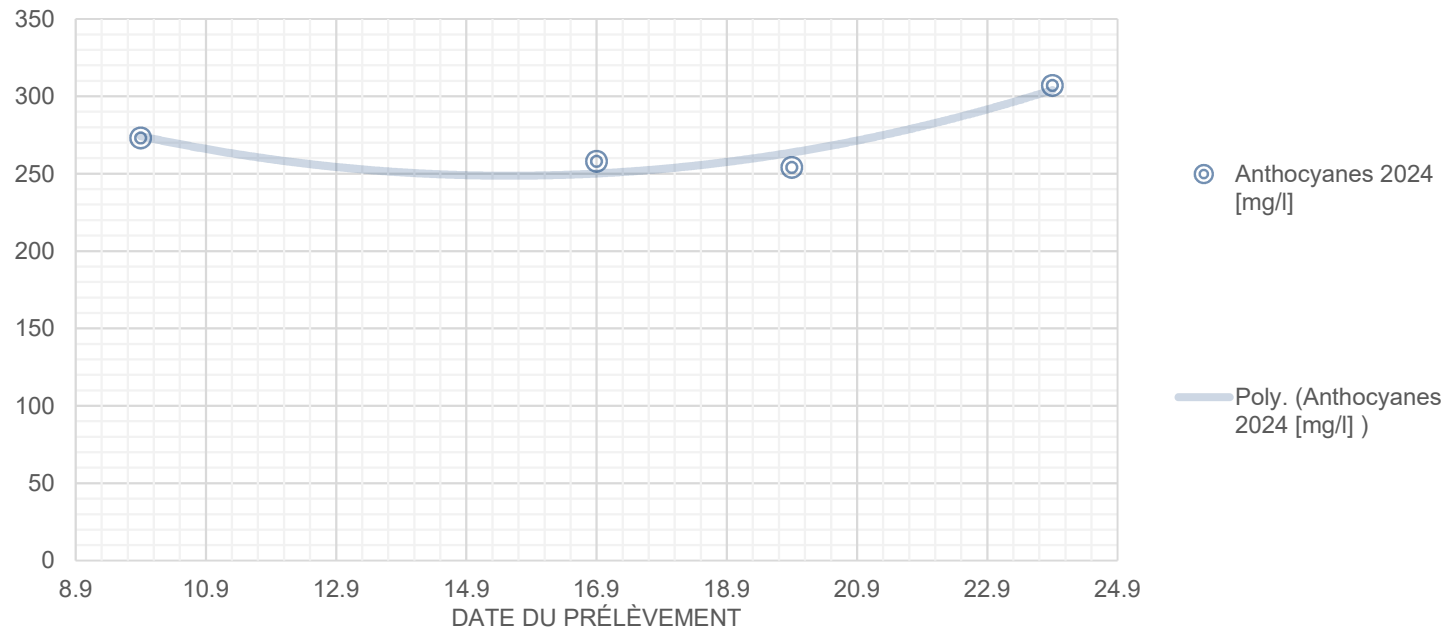

GAMAY SORAL