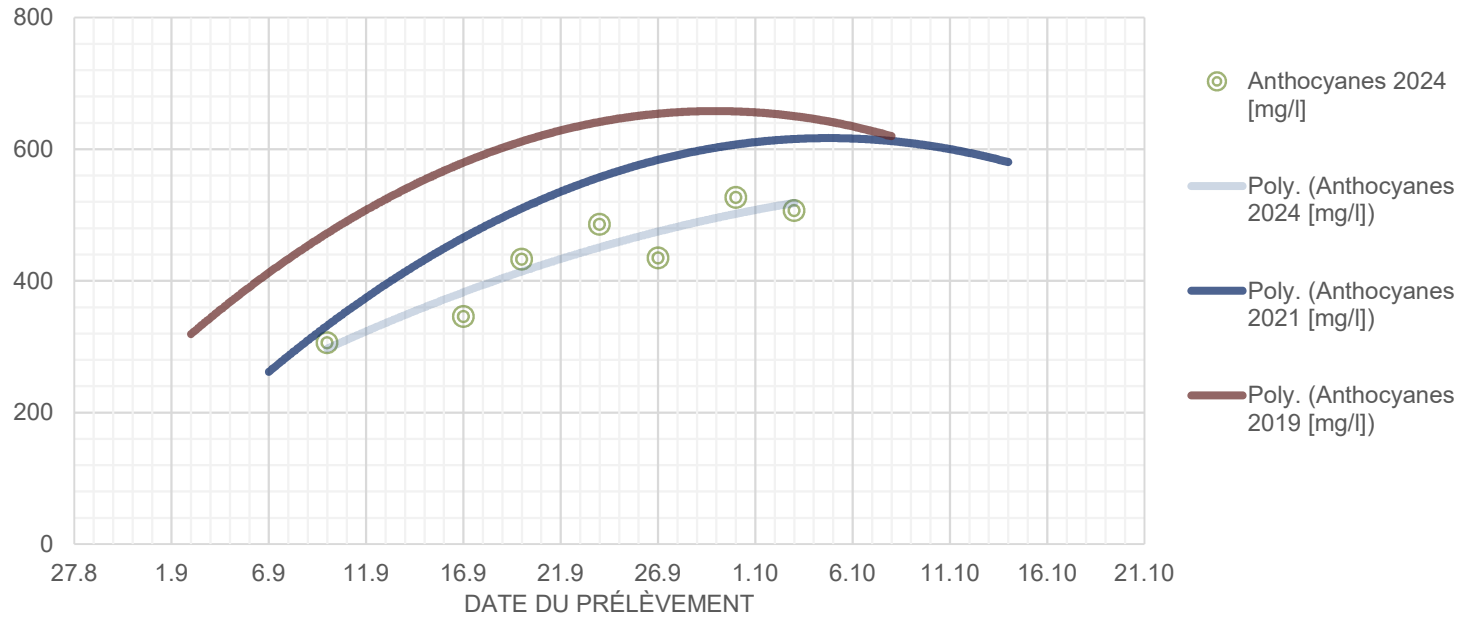

ANTHOCYANES [MG/L]

CABERNET SAUVIGNON SATIGNY