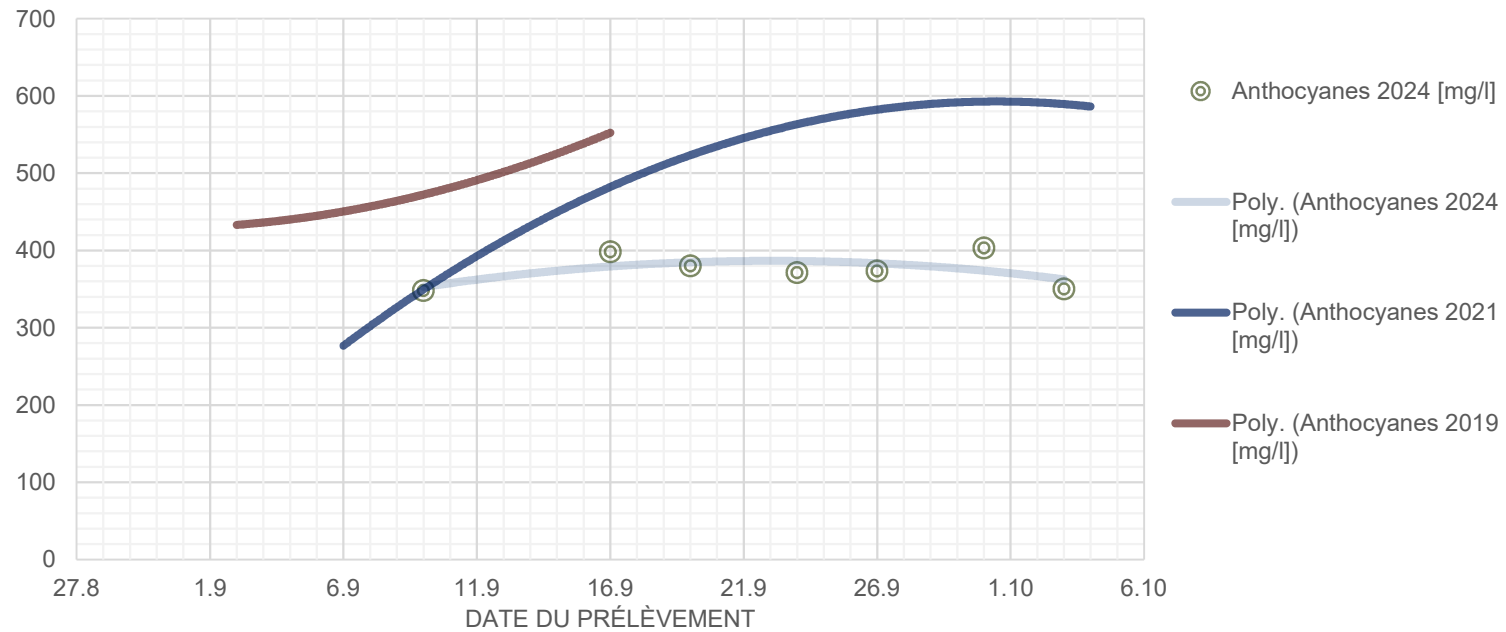

MERLOT BERNEX